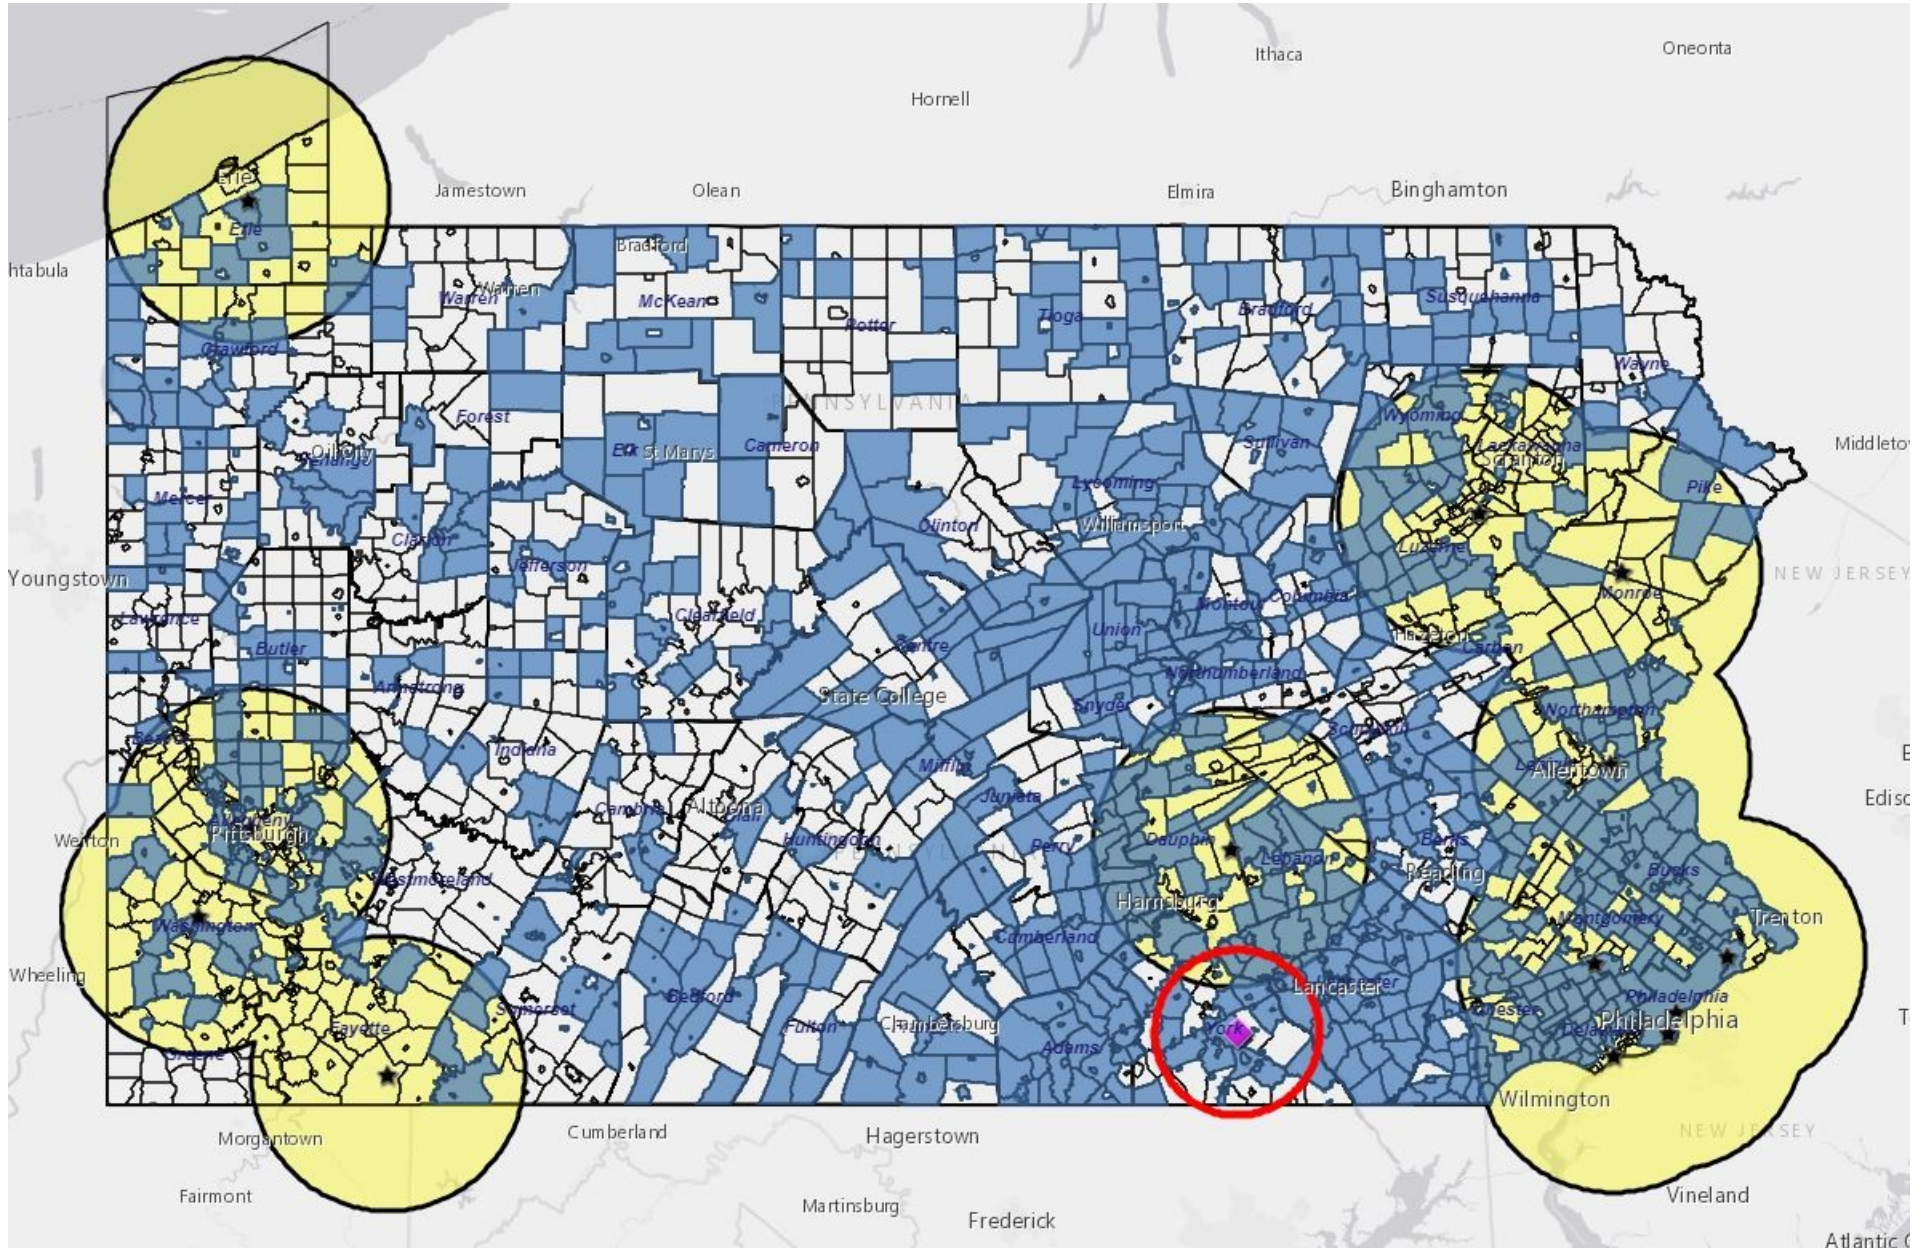

Category 4 Casino Municipal Opt Outs and Exclusion/Reserved Areas

January 16, 2018

Blue = Municipalities That Have Opted Out

Red Circle = 15 Mile Auction Reserved Area

Yellow = 25 Mile Exclusion Area Around Licensed Casinos