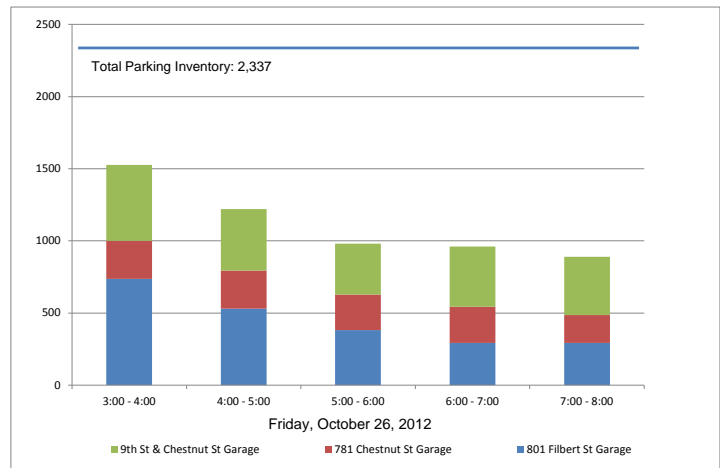

Time	801 Filbert Street		781 Chestnut		9th Street & Chestnut Street Garage	
	8th Street & Arch Street Garage	8th Street & Chestnut Street Garage	Vacancies	Vehicles Parked	Vacancies	Vehicles Parked
3:00 PM	0	0	0	0	0	0
3:05 PM	0	0	0	0	0	0
3:10 PM	0	0	0	0	0	0
3:15 PM	0	0	0	0	89	0
3:20 PM	0	0	0	0	88	0
3:25 PM	0	0	0	0	30	0
3:30 PM	0	0	0	0	0	0
3:35 PM	107	0	0	0	0	0
3:40 PM	242	0	0	0	0	0
3:45 PM	38	0	0	0	0	0
3:50 PM	0	0	0	0	0	0
3:55 PM	27	0	0	0	0	0
4:00 PM	71	0	0	0	0	0
4:05 PM	0	0	0	0	0	0
4:10 PM	0	29	0	0	0	0
4:15 PM	0	89	0	0	0	0
4:20 PM	0	0	0	0	0	0
4:25 PM	0	0	0	0	21	0
4:30 PM	0	0	0	0	255	0
4:35 PM	0	0	0	0	31	0
4:40 PM	55	0	0	0	0	0
4:45 PM	50	0	0	0	0	0
4:50 PM	156	0	0	0	0	0
4:55 PM	101	0	0	0	0	0
5:00 PM	88	0	0	0	0	0
5:05 PM	161	0	0	0	0	0
5:10 PM	81	0	0	0	0	0
5:15 PM	0	0	0	0	0	0
5:20 PM	0	85	0	0	0	0
5:25 PM	0	49	0	0	0	0
5:30 PM	0	2	0	0	39	0
5:35 PM	0	0	0	0	254	0
5:40 PM	0	0	0	0	86	0
5:45 PM	415	0	0	0	0	0
5:50 PM	259	0	0	0	0	0
5:55 PM	167	0	0	0	0	0
6:00 PM	0	35	0	0	0	0
6:05 PM	0	96	0	0	0	0
6:10 PM	0	0	0	0	0	0
6:15 PM	0	0	0	0	0	0
6:20 PM	0	0	0	0	0	0
6:25 PM	0	0	0	0	0	0
6:30 PM	0	0	0	0	0	0
6:35 PM	0	0	0	0	0	0
6:40 PM	0	0	0	0	0	0
6:45 PM	0	0	0	0	83	0
6:50 PM	0	0	0	0	200	0
6:55 PM	0	0	0	0	32	0
7:00 PM	69	0	0	0	0	0
7:05 PM	364	0	0	0	0	0
7:10 PM	496	0	0	0	0	0
7:15 PM	0	0	0	0	0	0
7:20 PM	0	76	0	0	0	0
7:25 PM	0	114	0	0	0	0
7:30 PM	0	0	0	0	0	0
7:35 PM	0	0	0	0	204	0
7:40 PM	0	0	0	0	98	0
7:45 PM	0	0	0	0	26	0
7:50 PM	0	0	0	0	0	0
7:55 PM	0	0	0	0	0	0

Time	8th Street & Arch St	8th Street	9th Street	Chestnut Street Garage
3:00 - 4:00	485	118	207	810
4:00 - 5:00	692	118	307	1117
5:00 - 6:00	841	136	379	1356
6:00 - 7:00	929	131	315	1375
7:00 - 8:00	929	190	328	1447

801 Filbert	1222
781 Chestnut	383
9th Street	732
Total	2337