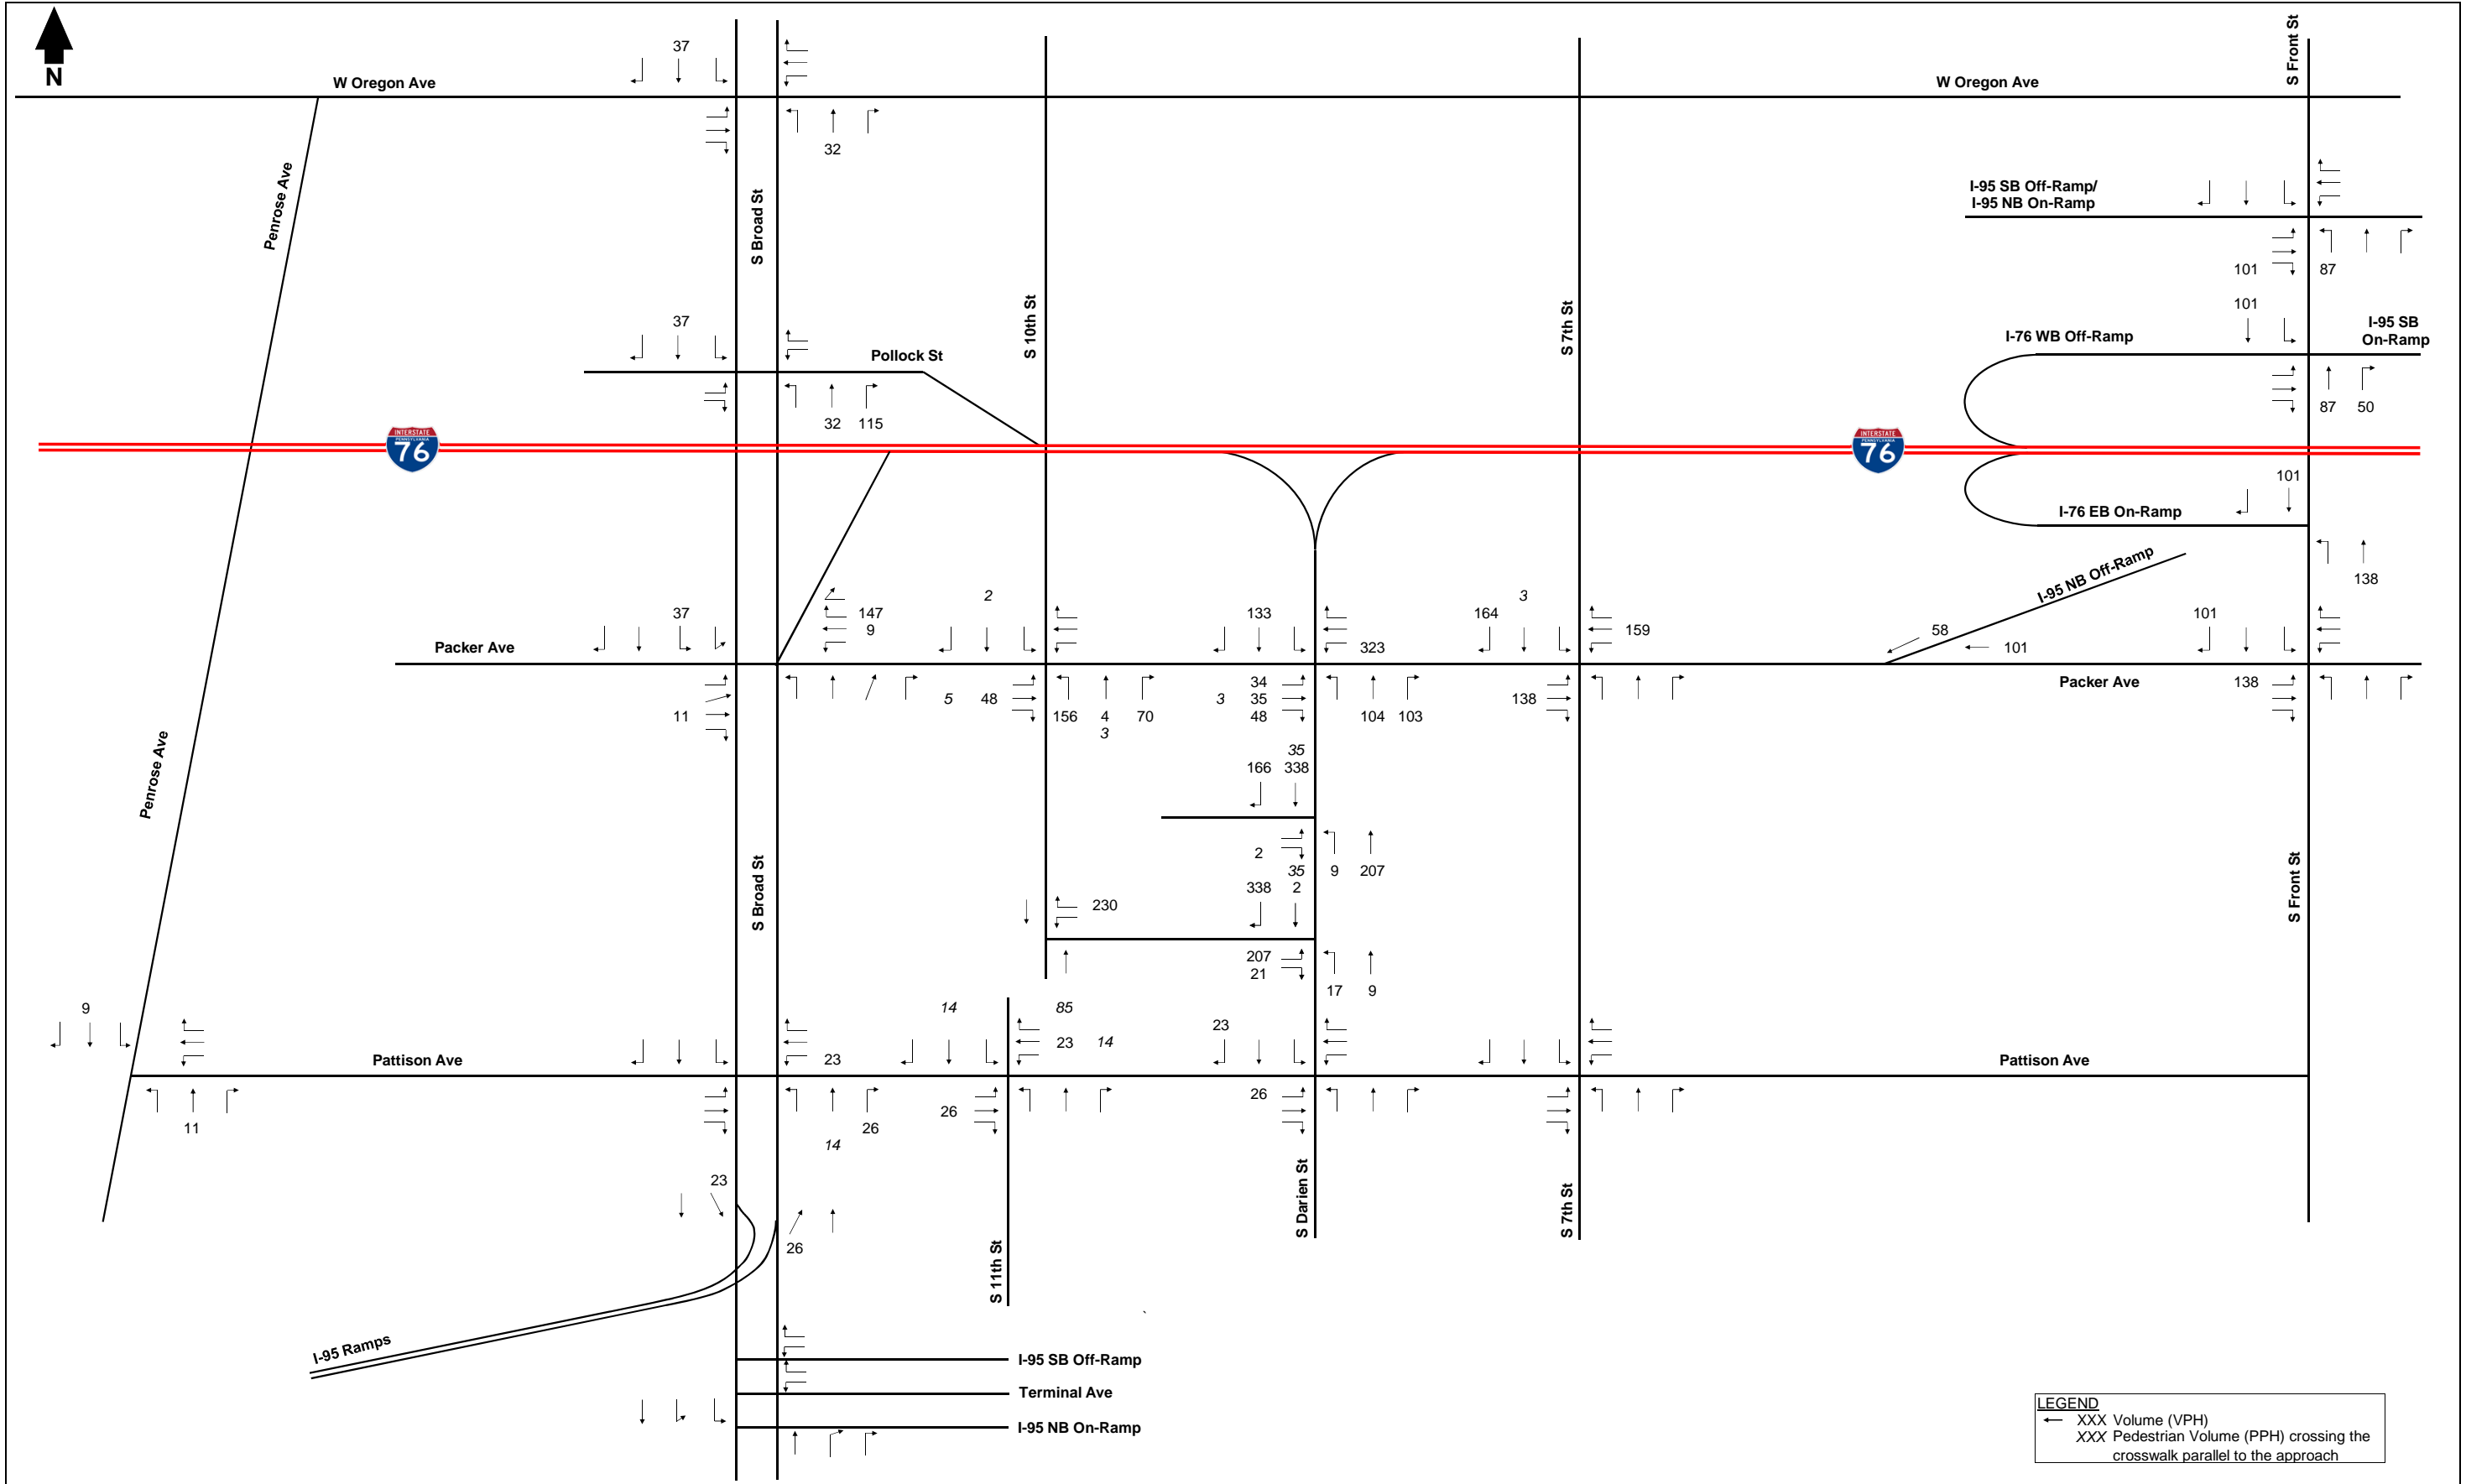

**APPENDIX E:  
TRIP GENERATION AND  
DISTRIBUTION DIAGRAMS**

 161 Gaither Drive, Suite 205  
 Mount Laurel, NJ 08054  
 T: (856) 234-0800 F: (856) 234-5928

**LIVE! CASINO AND HOTEL  
 TRAFFIC IMPACT STUDY  
 PHILADELPHIA, PENNSYLVANIA**

**EXHIBIT E-3  
 TRIP DISTRIBUTION INCREMENT  
 FRIDAY PRE-EVENT PEAK HOUR  
 6:00 PM - 7:00 PM (Game Start 7:05 PM)**