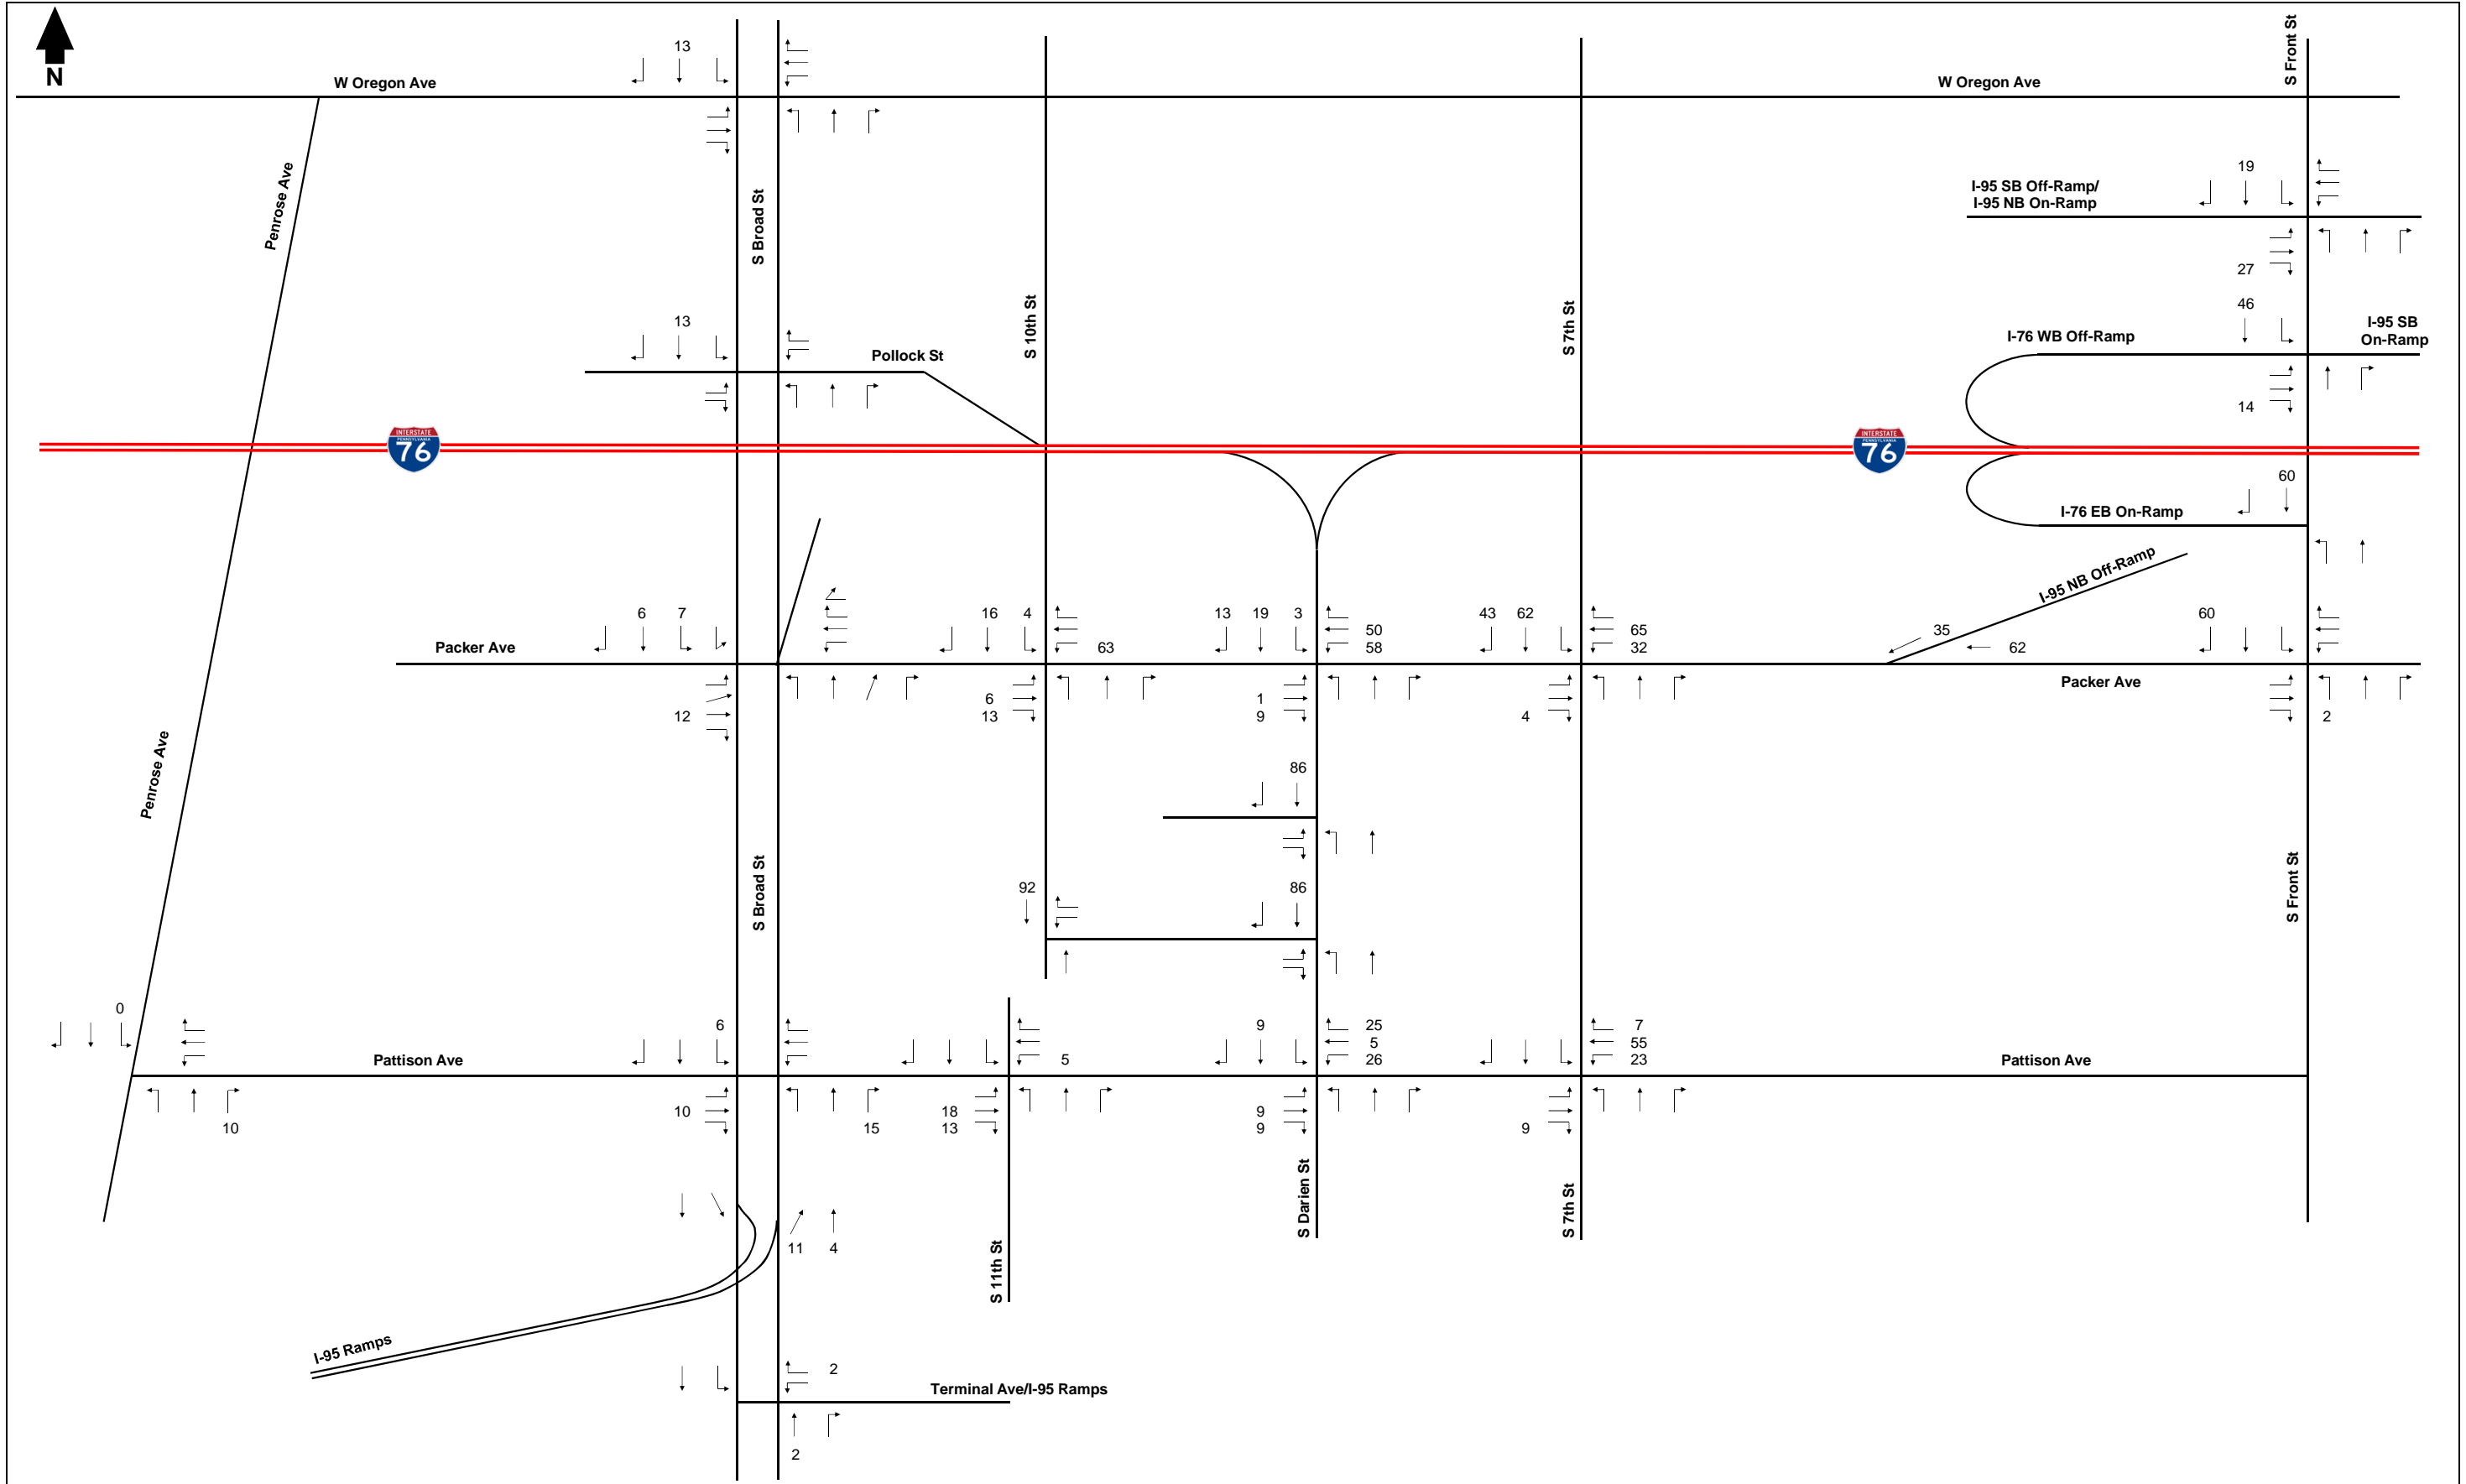

**APPENDIX E:  
TRIP GENERATION AND  
DISTRIBUTION DIAGRAMS**

 161 Gaither Drive, Suite 205  
 Mount Laurel, NJ 08054  
 T: (856) 234-0800 F: (856) 234-5928

**LIVE! CASINO AND HOTEL  
 TRAFFIC IMPACT STUDY  
 PHILADELPHIA, PENNSYLVANIA**

**EXHIBIT E-3  
 TRIP DISTRIBUTION INCREMENT  
 FRIDAY PRE-EVENT PEAK HOUR  
 6:00 PM - 7:00 PM (Game Start 7:05 PM)**