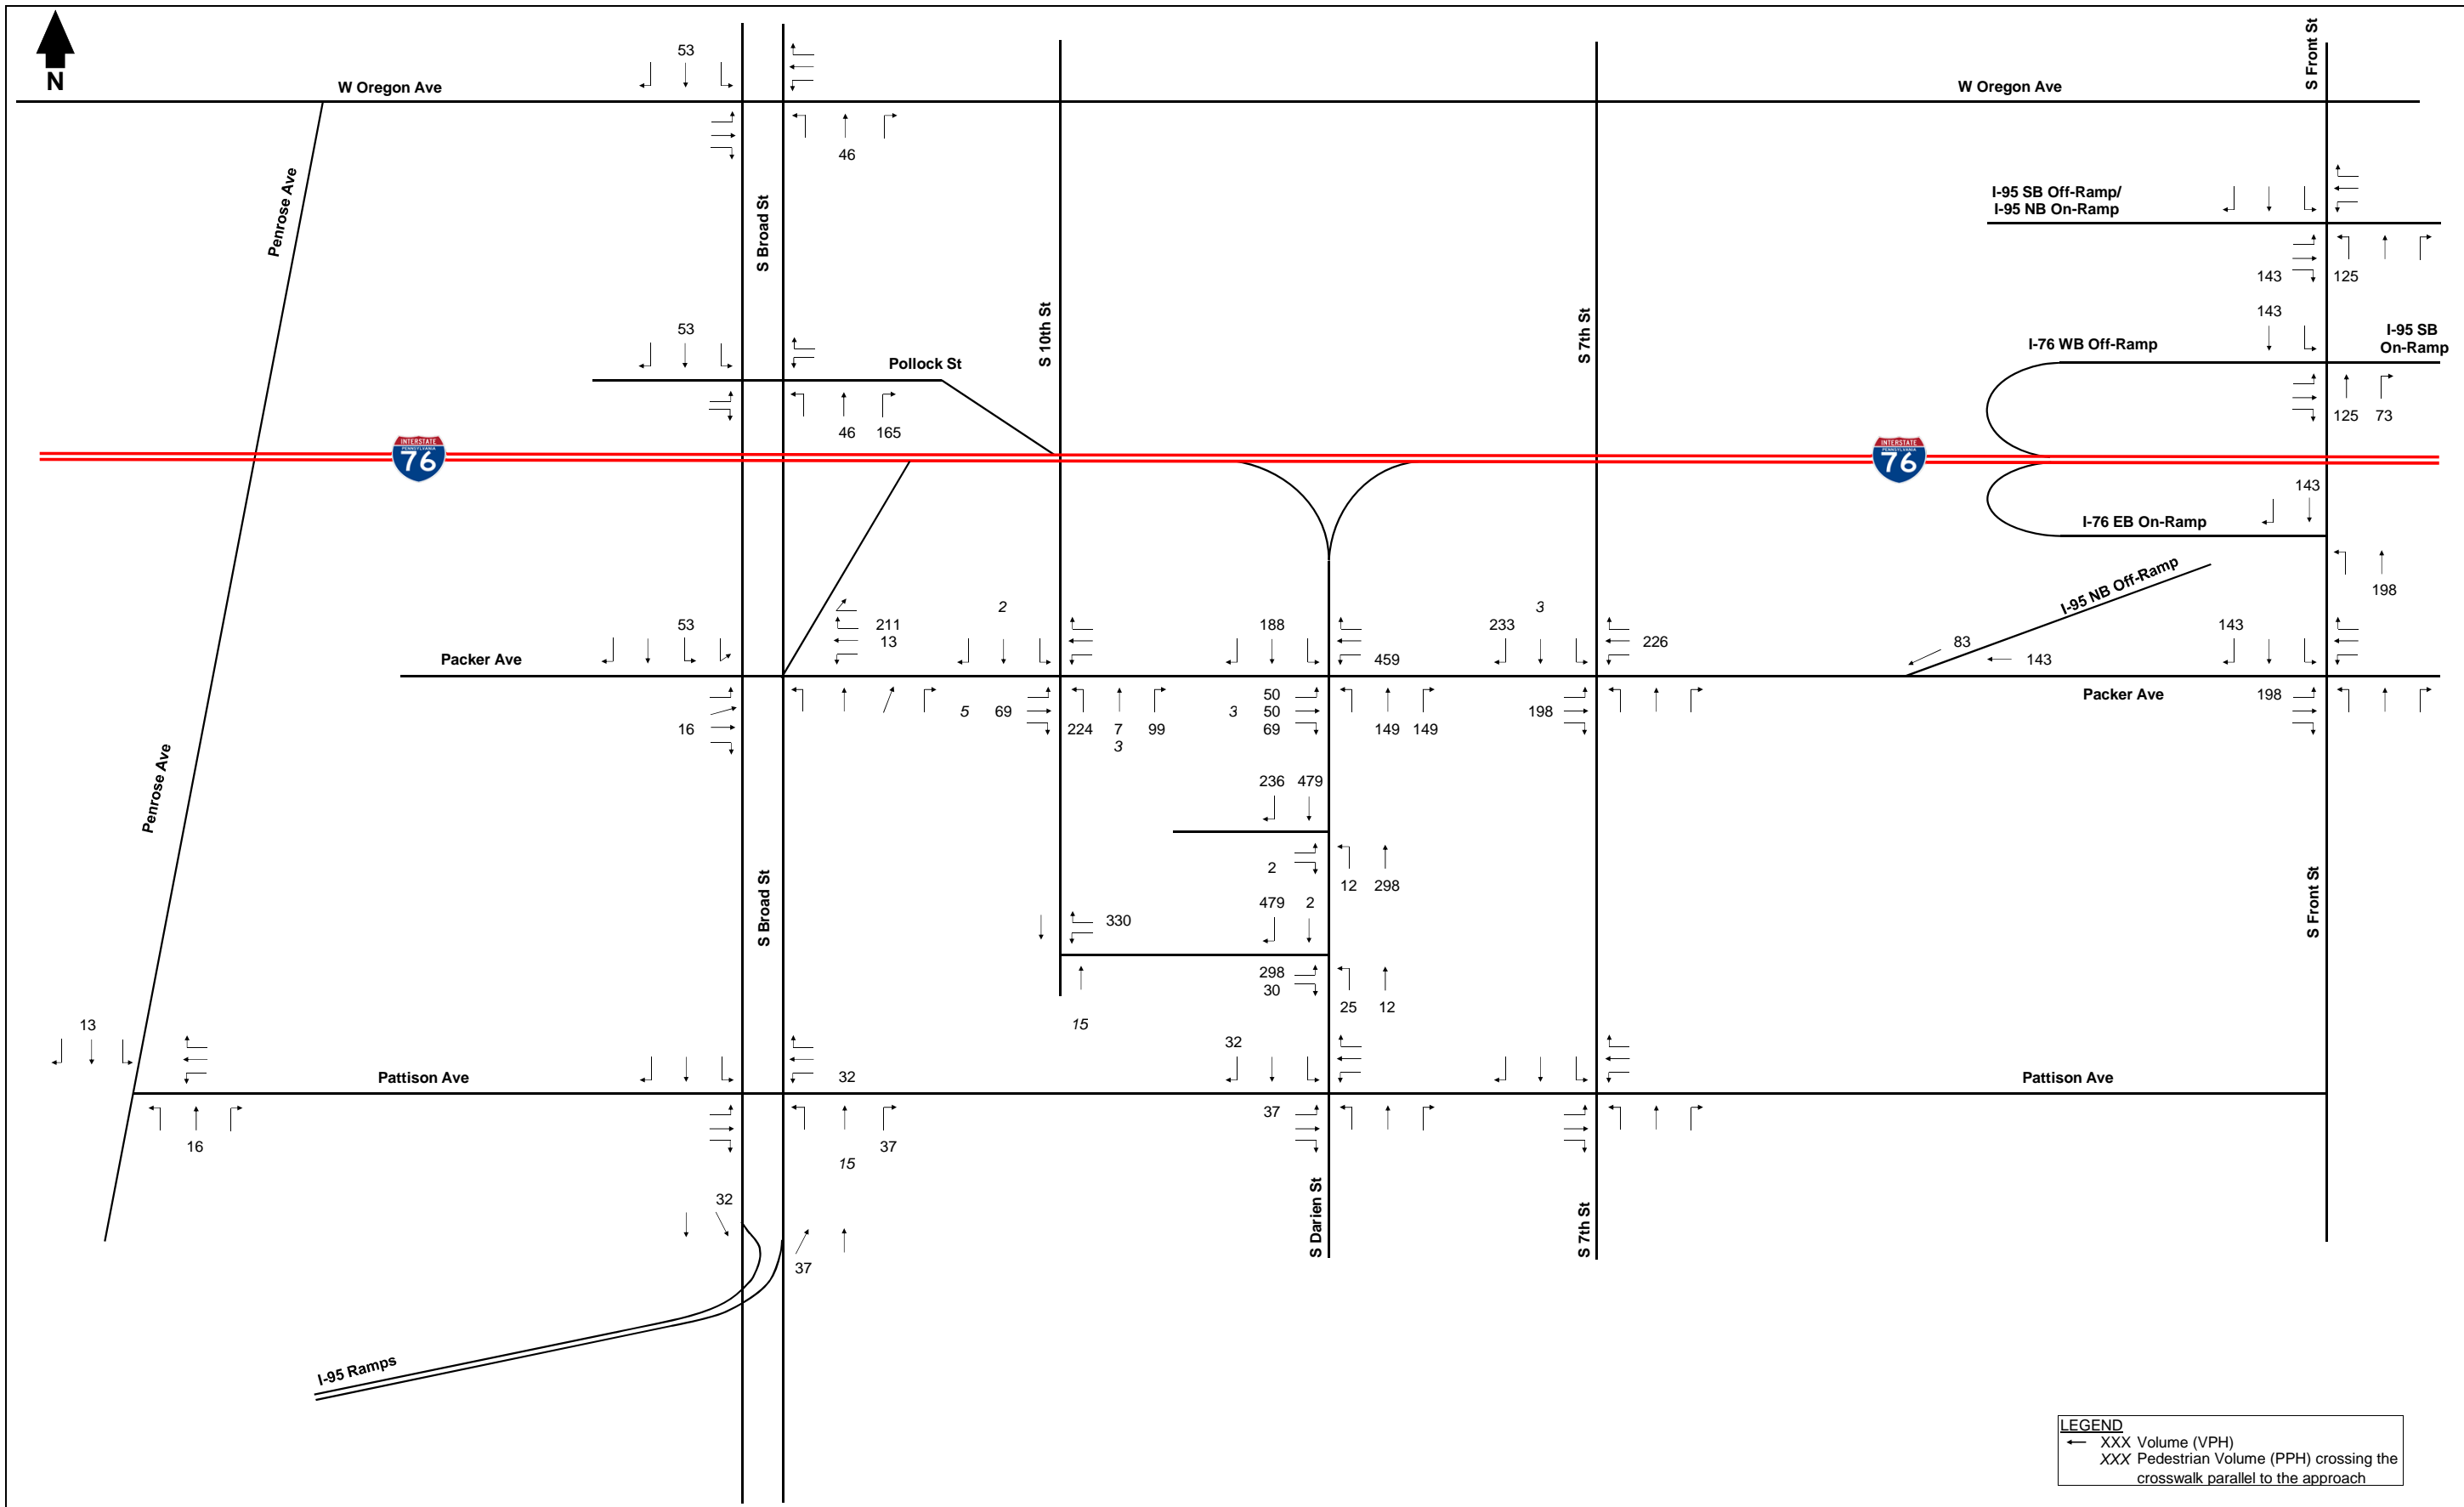

**APPENDIX E:  
TRIP GENERATION AND  
DISTRIBUTION DIAGRAMS**

 161 Gaither Drive, Suite 205  
 Mount Laurel, NJ 08054  
 T: (856) 234-0800 F: (856) 234-5928

**LIVE! CASINO AND HOTEL  
 TRAFFIC IMPACT STUDY  
 PHILADELPHIA, PENNSYLVANIA**

**EXHIBIT E-3  
 TRIP DISTRIBUTION INCREMENT  
 FRIDAY PRE-EVENT PEAK HOUR  
 6:00 PM - 7:00 PM (Game Start 7:05 PM)**