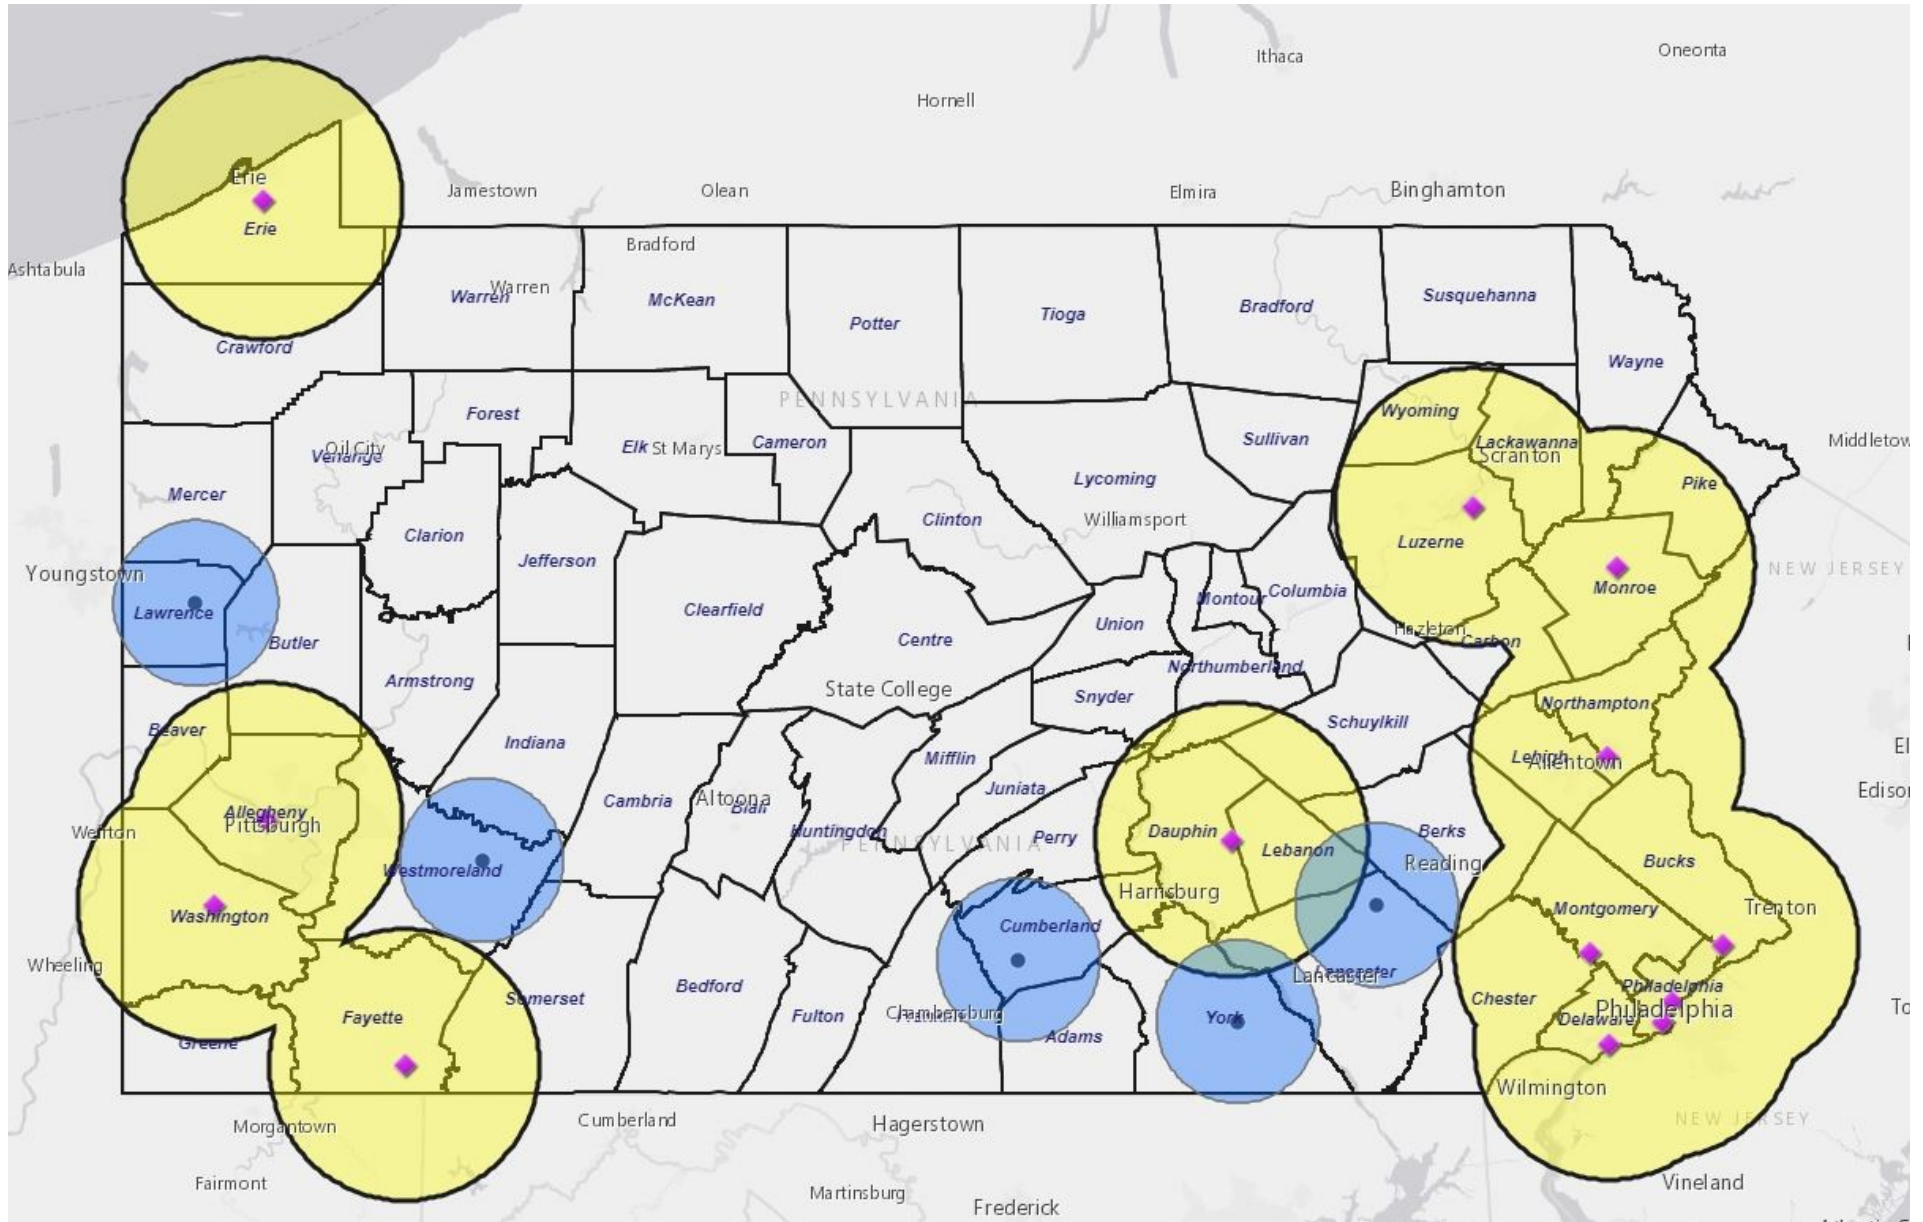

Category 4 Casino Exclusion/Reserved Areas

April 4, 2018

Yellow = 25 Mile Exclusion Area Around Licensed Casinos

Blue Circle = 15 Mile Auction Reserved Area